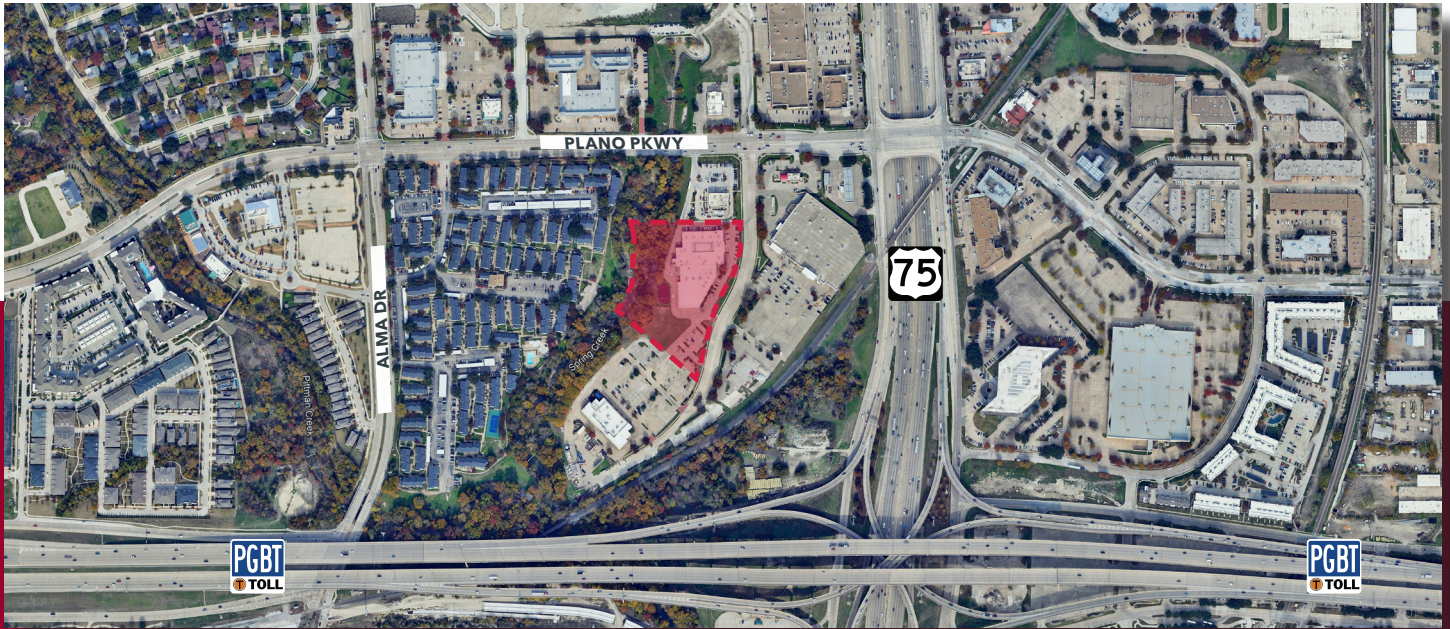

FOR SALE

601 Accent Dr, Plano TX 75075

For More Information:

GEORGE TANGHONGS
972.934.4008
george@lee-associates.com

ALLY TANGHONGS
972.934.4006
atanghongs@lee-associates.com

LEE & ASSOCIATES
COMMERCIAL REAL ESTATE SERVICES