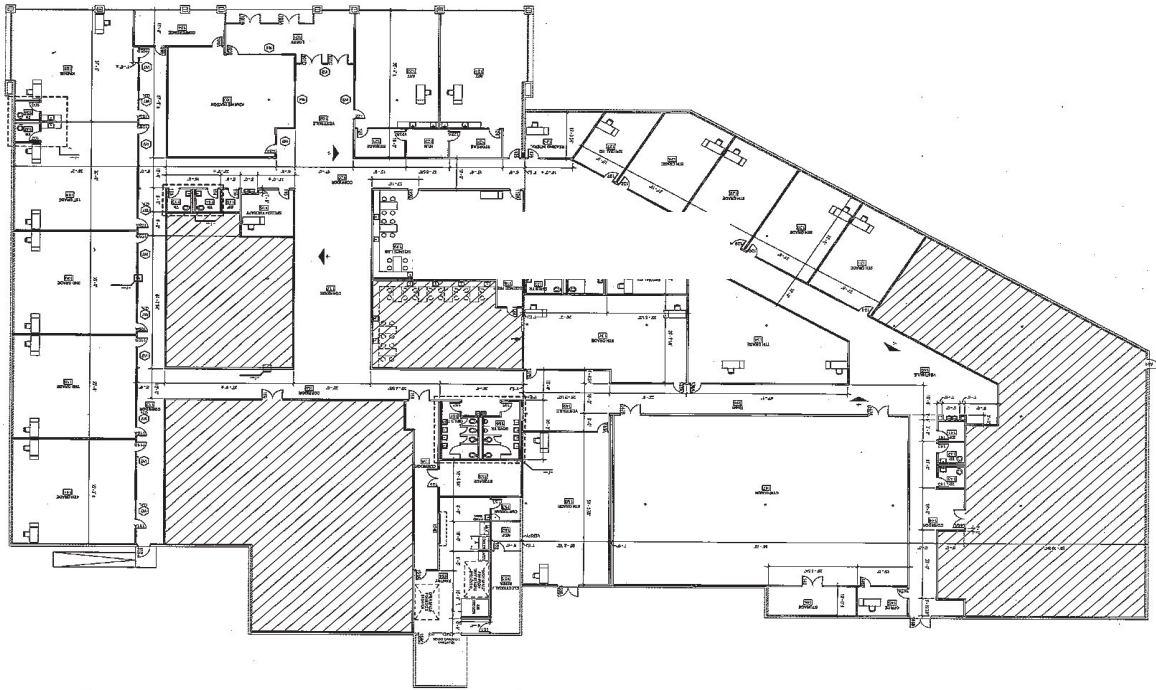

FOR SALE

601 Accent Dr, Plano TX 75075

For More Information:

GEORGE TANGHONGS
972.934.4008
george@lee-associates.com

ALLY TANGHONGS
972.934.4006
atanghongs@lee-associates.com