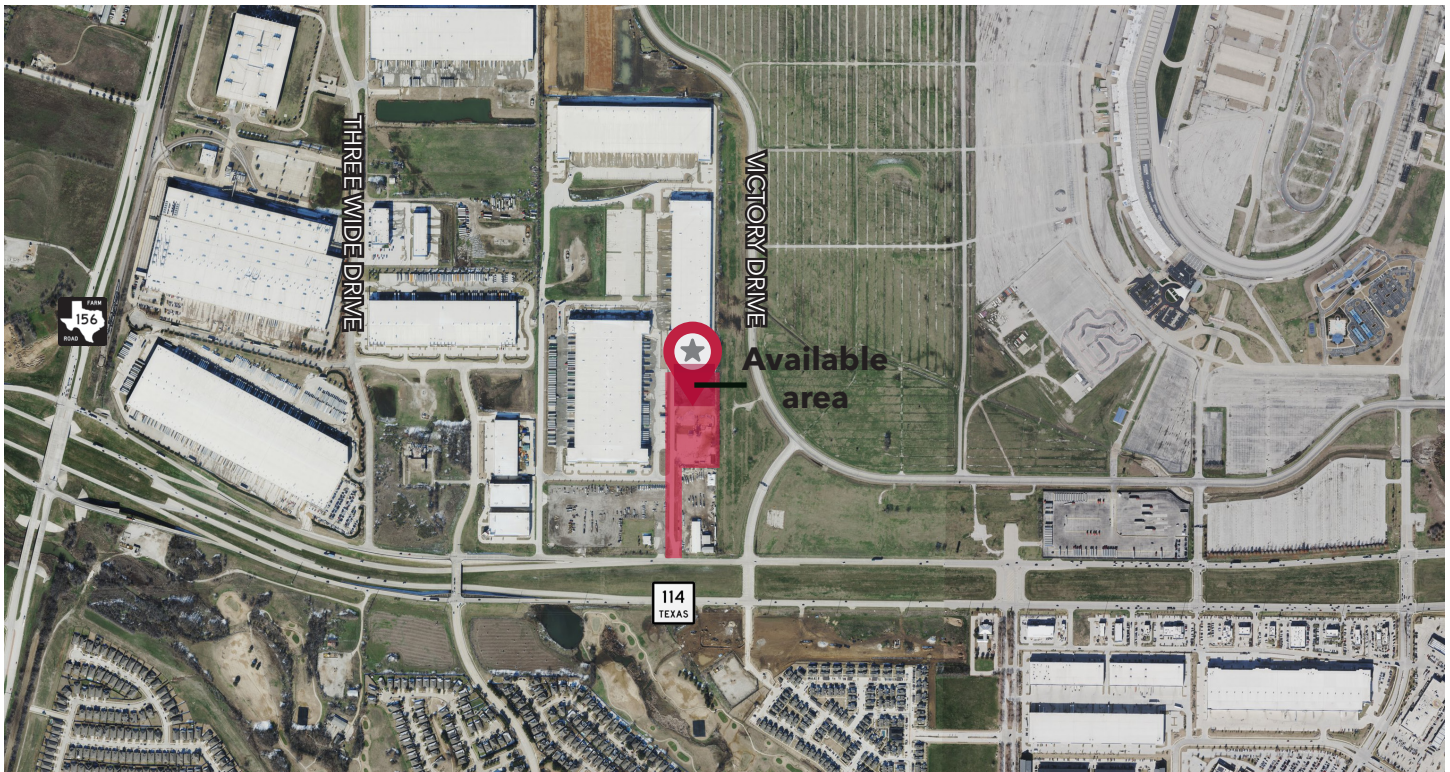

## LOCATION HIGHLIGHTS

- Located right off Highway 114
- Alliance Airport | 5.2 Miles
- Downtown Fort Worth | 21.2 Miles
- DFW Airport | 18.6 Miles
- Texas Motor Speedway | 1.6 Miles

All information furnished regarding property for sale, rental or financing is from sources deemed reliable, but no warranty or representation is made to the accuracy thereof and same is submitted to errors, omissions, change of price, rental or other conditions prior to sale, lease or financing or withdrawal without notice. No liability of any kind is to be imposed on the broker herein.